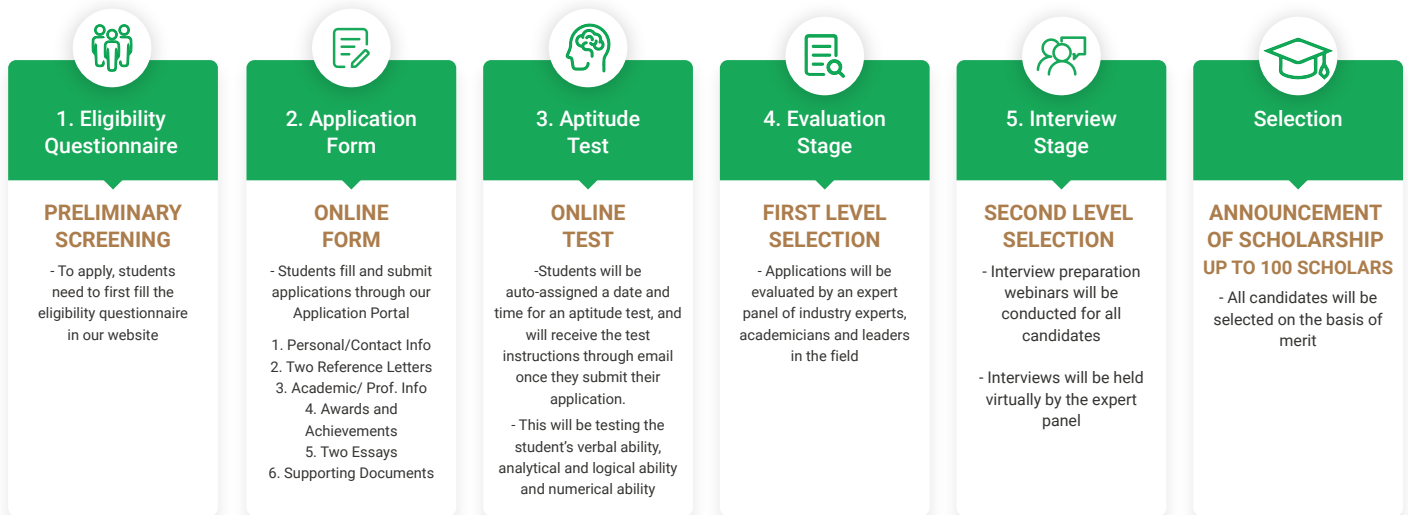

WhatsApp "Hi"
to 7977-100-100

Apply at
www.scholarships.reliancefoundation.org

Contact us at
rf.pgscholarships@reliancefoundation.org

Reliance Foundation Postgraduate Scholarships

Application and Selection Process