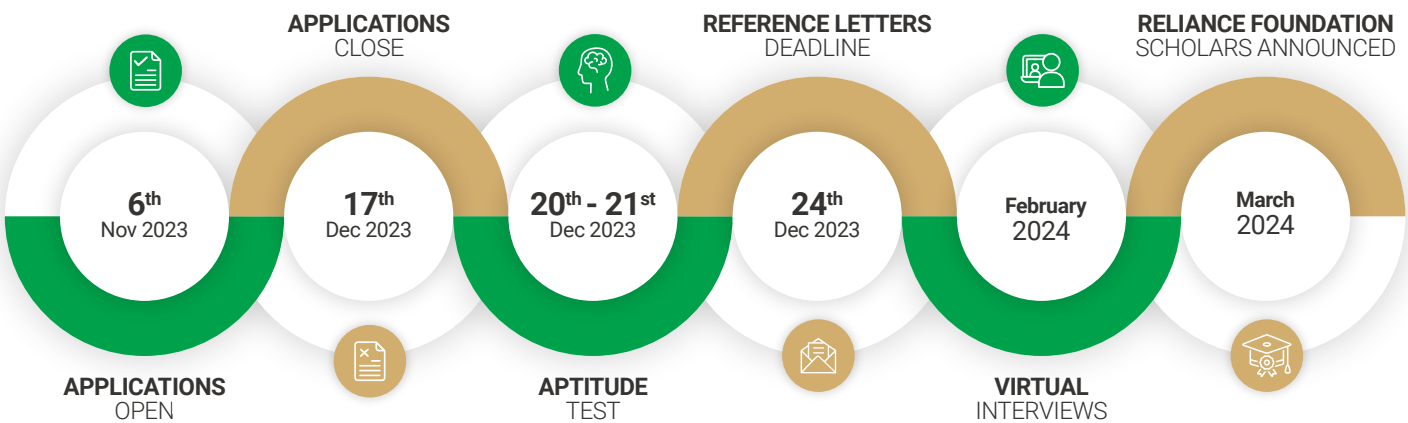

Timeline

WhatsApp "Hi"
to 7977-100-100

Apply at
www.scholarships.reliancefoundation.org

Contact us at
rf.pgscholarships@reliancefoundation.org